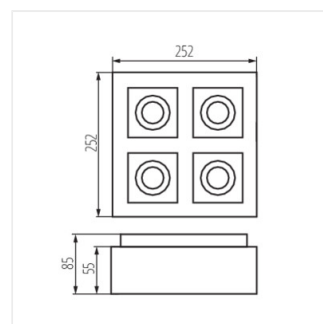

Ceiling-mounted spotlight fitting