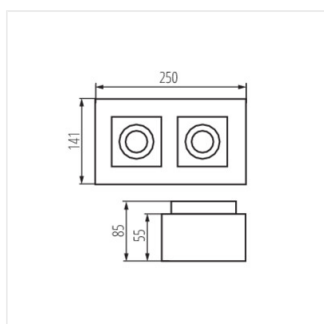

Ceiling-mounted spotlight fitting