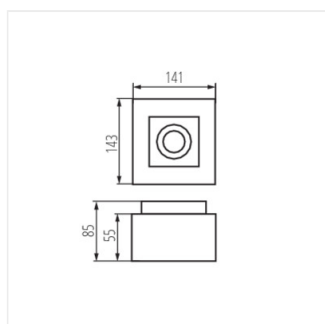

Ceiling-mounted spotlight fitting