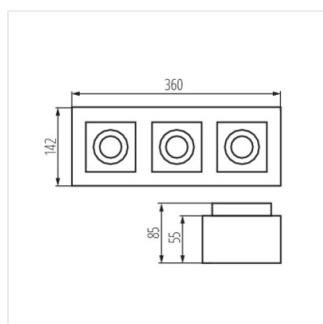

Ceiling-mounted spotlight fitting