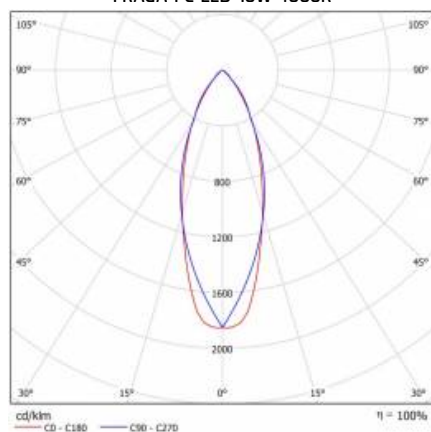

FRAGA PC LED

LED GO!

AVAILABLE TYPES

[Click >> index, to see details](#)

FRAGA PC LED 7W

Nominal power [W]	Colour temperature [K]	Luminous flux [lm]*	Diffuser type	Energy efficiency class	Index
7	3000	590	PRM	A+	>> 059346
7	4000	650	PRM	A+	>> 059353

FRAGA PC LED 10W

Nominal power [W]	Colour temperature [K]	Luminous flux [lm]*	Diffuser type	Energy efficiency class	Index
10	3000	950	PRM	A+	>> 059360
10	4000	1000	PRM	A+	>> 059377

*Tolerance +/- 10%

LUMINOUS INTENSITY DISTRIB. CURVE

FRAGA PC LED 10W 4000K

The company reserves the right to make design changes or upgrades in the presented product. Product data sheet does not constitute an offer.

Revision date: 2019-05-22

Lena Lighting S.A.
ul. Kórnicka 52
63-000 Sroda Wielkopolska

tel. +48 61 28 60 300
e-mail: office@lenalighting.pl
www.lenalighting.pl

The luminaire complies with the EU RoHS Directive 2011/65/UE

This product is a subject to electric and electronic waste equipment regulations (WEEE).

93/2017