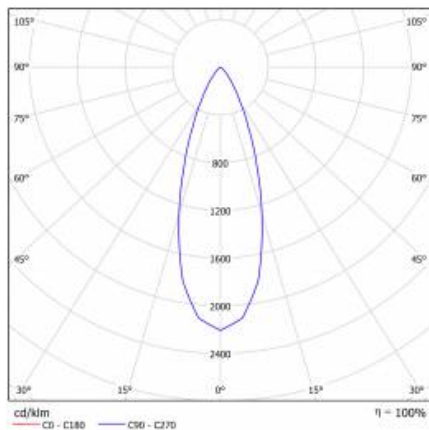

FRAGA LED

LED GO!

LUMINOUS INTENSITY DISTRIB. CURVE

FRAGA LED 15W 4000K

The company reserves the right to make design changes or upgrades in the presented product. Product data sheet does not constitute an offer.

Revision date: 2019-05-22

Lena Lighting S.A.
ul. Kórnicka 52
63-000 Środa Wielkopolska

tel. +48 61 28 60 300
e-mail: office@lenalighting.pl
www.lenalighting.pl

The luminaire complies with the EU RoHS Directive 2011/65/UE

This product is a subject to electric and electronic waste equipment regulations (WEEE).

94/2017