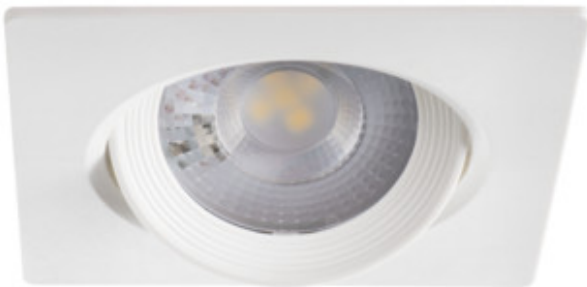

ARME LED

Downlight fitting

[V] 220-240 AC	[Hz] 50/60	[W] 5	[lm] 370	[°] 40	[h] ≥15000	[h] 20000
Tc [K] 3000	ellipse ≤ 6x MacAdam	Ra ≥80			IP 20	
[°C] 5÷25		[°] 35		[mm] 73	0,5m	
CE	ERC					

				Tc [K]	[lm]
28250	ARME LED L 5W-WW	5	white	3000	370
28251	ARME LED O 5W-WW	5	white	3000	370

- Enclosure material: plastic
- Lampshade material: plastic

ARME LED

Downlight fitting

ARME LED L 5W-WW

ARME LED O 5W-WW

ARME LED L

ARME LED O