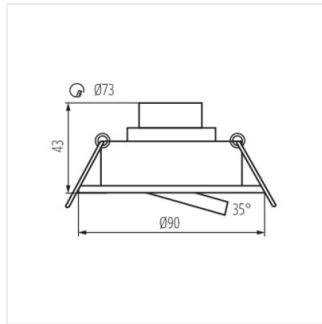

ARME LED

Downlight fitting

[V] 220-240 AC	[Hz] 50/60	[W] 5	[lm] 370	[°] 40	[h] ≥15000	[h] 20000
Tc [K] 3000	ellipse ≤ 6x MacAdam	Ra ≥80			IP 20	
[°C] 5÷25		[°] 35		[mm] 73	0,5m	
CE	ERC					

				Tc [K]	[lm]
28250	ARME LED L 5W-WW	5	white	3000	370
28251	ARME LED O 5W-WW	5	white	3000	370

- Enclosure material: plastic
- Lampshade material: plastic

ARME LED

Downlight fitting

ARME LED L 5W-WW

ARME LED O 5W-WW

ARME LED L

ARME LED O