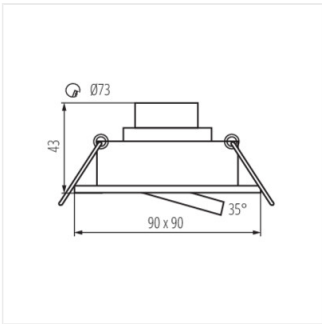

ARME LED

Downlight fitting

[V] 220-240 AC	[Hz] 50/60	[W] 5	[lm] 370	[°] 40	[h] ≥15000	[h] 20000
Tc [K] 3000	ellipse ≤ 6x MacAdam	Ra ≥80			IP 20	
[°C] 5÷25		[°] 35		[mm] 73	0,5m	
CE	ERC					

				Tc [K]	[lm]
28250	ARME LED L 5W-WW	5	white	3000	370
28251	ARME LED O 5W-WW	5	white	3000	370

- Enclosure material: plastic
- Lampshade material: plastic

ARME LED

Downlight fitting

ARME LED L 5W-WW

ARME LED O 5W-WW

ARME LED L

ARME LED O