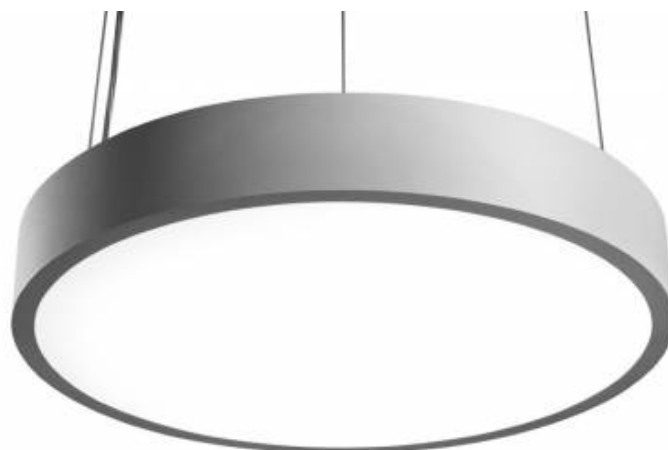

CORIA LED

LED GO!

220-240 V | LED |  | IP20 | IP40 | IP44 | IK07 | 

TECHNICAL PARAMETERS

Light source:	LED;
Ingress protection:	IP40; IP44; IP20;
Nominal power [W]:	30.00; 22.00; 50.00; 100.00; 32.00;
Luminous flux [lm]*:	1750 - 11050
Colour temperature [K]:	4000; 3000;
Colour rendering index:	>80;
Energy efficiency class:	A; A+;
Material of the body:	powder coated steel;
Colour of the body:	white matt; black mat;
Diffuser material:	PMMA; PS;
Diffuser type:	OPAL;
Mounting version:	recessed; surface; suspended;
Dimensions [mm]:	ø400/65; ø400/86; ø600/86; ø900/86; ø400/70; ø440/70;

*Tolerance +/- 10%

CHARACTERISTICS

Round LED luminaire with a big diameter and an integrated energy-saving light source guarantees high luminous flux and even light distribution. Its body is made of white powder coated steel, and the diffuser is made of opal PMMA. It works perfectly while designing new applications as well as replacing traditional luminaires with energy-saving LED solutions. A suspended version is also available. Suspension and electrical cords are not included (available as accessories).

APPLICATION

Luminaire is dedicated for indoor use. Due to good lighting of the surface and even light distribution, it is particularly well-suited to be used as the main light source in representative rooms and passageways. The fitting's design is suitable for surface or recessed mounting in plasterboard ceilings.