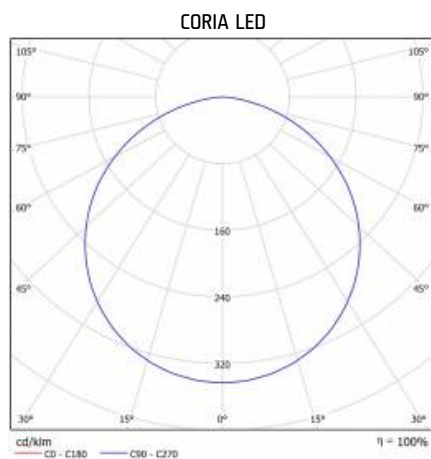

CORIA LED

LED GO!

Nominal power [W]	Colour temperature [K]	Luminous flux [lm]*	Diffuser type	Motion sensor	DIMM DALI	Emergency lighting [h]	Version	Colour of the body	Ingress protection	Dimensions [mm]	Index
100	4000	11050	OPAL		yes			white matt	IP20	ø900/86	>> 555336
100	4000	11050	OPAL		yes			black matt	IP20	ø900/86	>> 555695

*Tolerance +/- 10%

LUMINOUS INTENSITY DISTRIB. CURVE

The company reserves the right to make design changes or upgrades in the presented product. Product data sheet does not constitute an offer.

Revision date: 2019-08-21

Lena Lighting S.A.
ul. Kórnicka 52
63-000 Środa Wielkopolska

tel. +48 61 28 60 300
e-mail: office@lenalighting.pl
www.lenalighting.pl

The luminaire complies with the EU RoHS Directive 2011/65/UE

This product is a subject to electric and electronic waste equipment regulations (WEEE).

112/2018; 113/2018; 36/2017