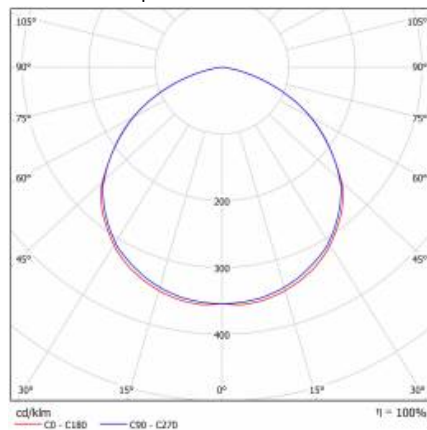

QUEST PLUS LED M

Nominal power [W]	Colour temperature [K]	Luminous flux [lm]*	Diffuser type	Light distribution type	Beam angle [°]	Dimensions [mm]	Energy efficiency class	Index
23	4000	3600	transparent	asymmetric ASN	30	300/424/32	A++	>> 557149
23	4000	3600	transparent	asymmetric ASW	55	300/424/32	A++	>> 557163
23	4000	3750	transparent	symmetric	120	300/424/32	A++	>> 557125
35	4000	5300	transparent	asymmetric ASN	30	300/424/32	A+	>> 557507
35	4000	5300	transparent	asymmetric ASW	55	300/424/32	A+	>> 557521
35	4000	5500	transparent	symmetric	120	300/424/32	A+	>> 557484
48	4000	6800	transparent	asymmetric ASN	30	300/424/32	A+	>> 557743
48	4000	6800	transparent	asymmetric ASW	55	300/424/32	A+	>> 557767
48	4000	7000	transparent	symmetric	120	300/424/32	A++	>> 557729
58	4000	9300	transparent	asymmetric ASN	30	300/424/32	A++	>> 557989
58	4000	9300	transparent	asymmetric ASW	55	300/424/32	A++	>> 558009
58	4000	9500	transparent	symmetric	120	300/424/32	A++	>> 557965
71	4000	10600	transparent	asymmetric ASN	30	300/424/32	A+	>> 558221
71	4000	10600	transparent	asymmetric ASW	55	300/424/32	A+	>> 558245
71	4000	11000	transparent	symmetric	120	300/424/32	A+	>> 558207
96	4000	13600	transparent	asymmetric ASN	30	300/424/32	A+	>> 558467
96	4000	13600	transparent	asymmetric ASW	55	300/424/32	A+	>> 558481
96	4000	14000	transparent	symmetric	120	300/424/32	A+	>> 558443

LED GO!

LUMINOUS INTENSITY DISTRIB. CURVE

QUEST PLUS LED ASN

QUEST PLUS LED ASW

QUEST PLUS LED SM

The company reserves the right to make design changes or upgrades in the presented product. Product data sheet does not constitute an offer.