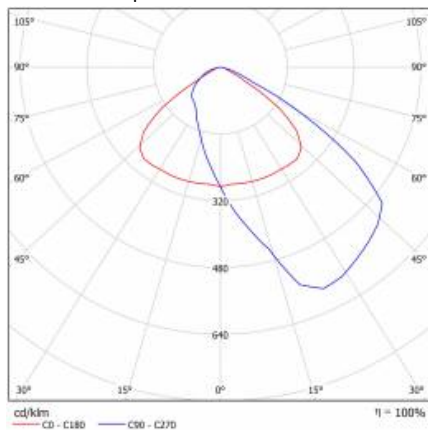

QUEST PLUS LED ASW