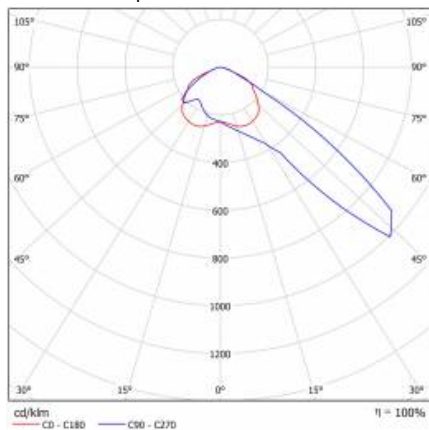

QUEST PLUS LED

LED GO!

LUMINOUS INTENSITY DISTRIB. CURVE

QUEST PLUS LED ASN